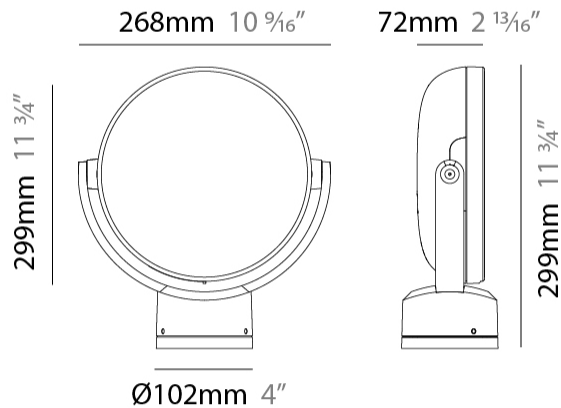

SUN SURFACE

E9F230-

base number   Finish   Lens
Options   Options

1. To build a product code in our configurator select the specify button on the base model # product page
2. To build a manual product code on this datasheet choose from the options listed below in blue font and add the suffix to the base model #

GENERAL

Series: Sun
Brand: Platek
Division: Exterior
Mounting Type: Surface
Mounting Location: Above Ground
Subcategory: Flood

PHYSICAL

Shape: Round
Diameter (mm): 229
Diameter (in): 9
Width (mm): 72
Width (in): 2 13/16
Height (mm): 299
Height (in): 10 9/16
Light Distribution: Adjustable / Direct
Weight (kg): 2.10 Kg
Weight (lbs): 4.63
Screws: No visible screws
Fixture Finish: [BLK / WHI / GRY / COR / ANT / BRZ](#)
Fixture Material: Aluminum Die Cast

ELECTRICAL

Lamp Type: LED
Total Output Wattage (W): 40
Dimming: Bluetooth technology or DMX
Control Gear: DMX
Driver Included: No
Driver Location: Remote
Driver Type: Constant Current - Universal
Driver Class: Class 2
Input Voltage (V): 120 - 277
Constant Current (MA): 900

LED

Number of LEDs: 16
Color Temperature (°K): RGBW
Max. Delivered Lumen (lm): 2070
Nominal Lumen (lm): 5000
CRI: >80 CRI
Lamp Life (hrs): 60000
Special LEDs offerings: RGBW

OPTICAL

Optic°: [24 / 40 / 70](#)

RATINGS AND CERTIFICATIONS

Certified By: Certified for North American Standards
IP rating: IP66
IK Rating: IK09
Bug Rating: B2 U0 G0