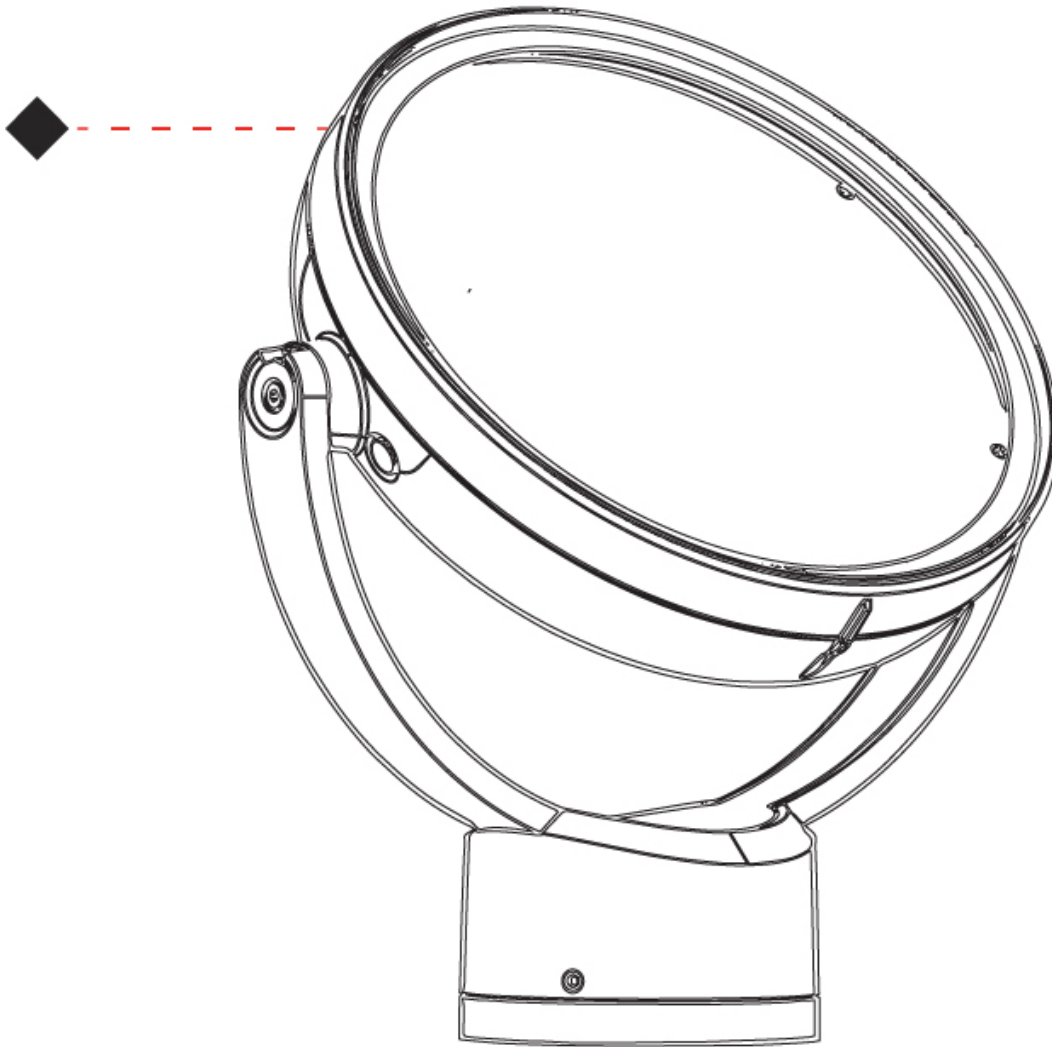

PROJECT _____

TYPE _____

SPECIFIER _____

QUANTITY _____

DATE _____